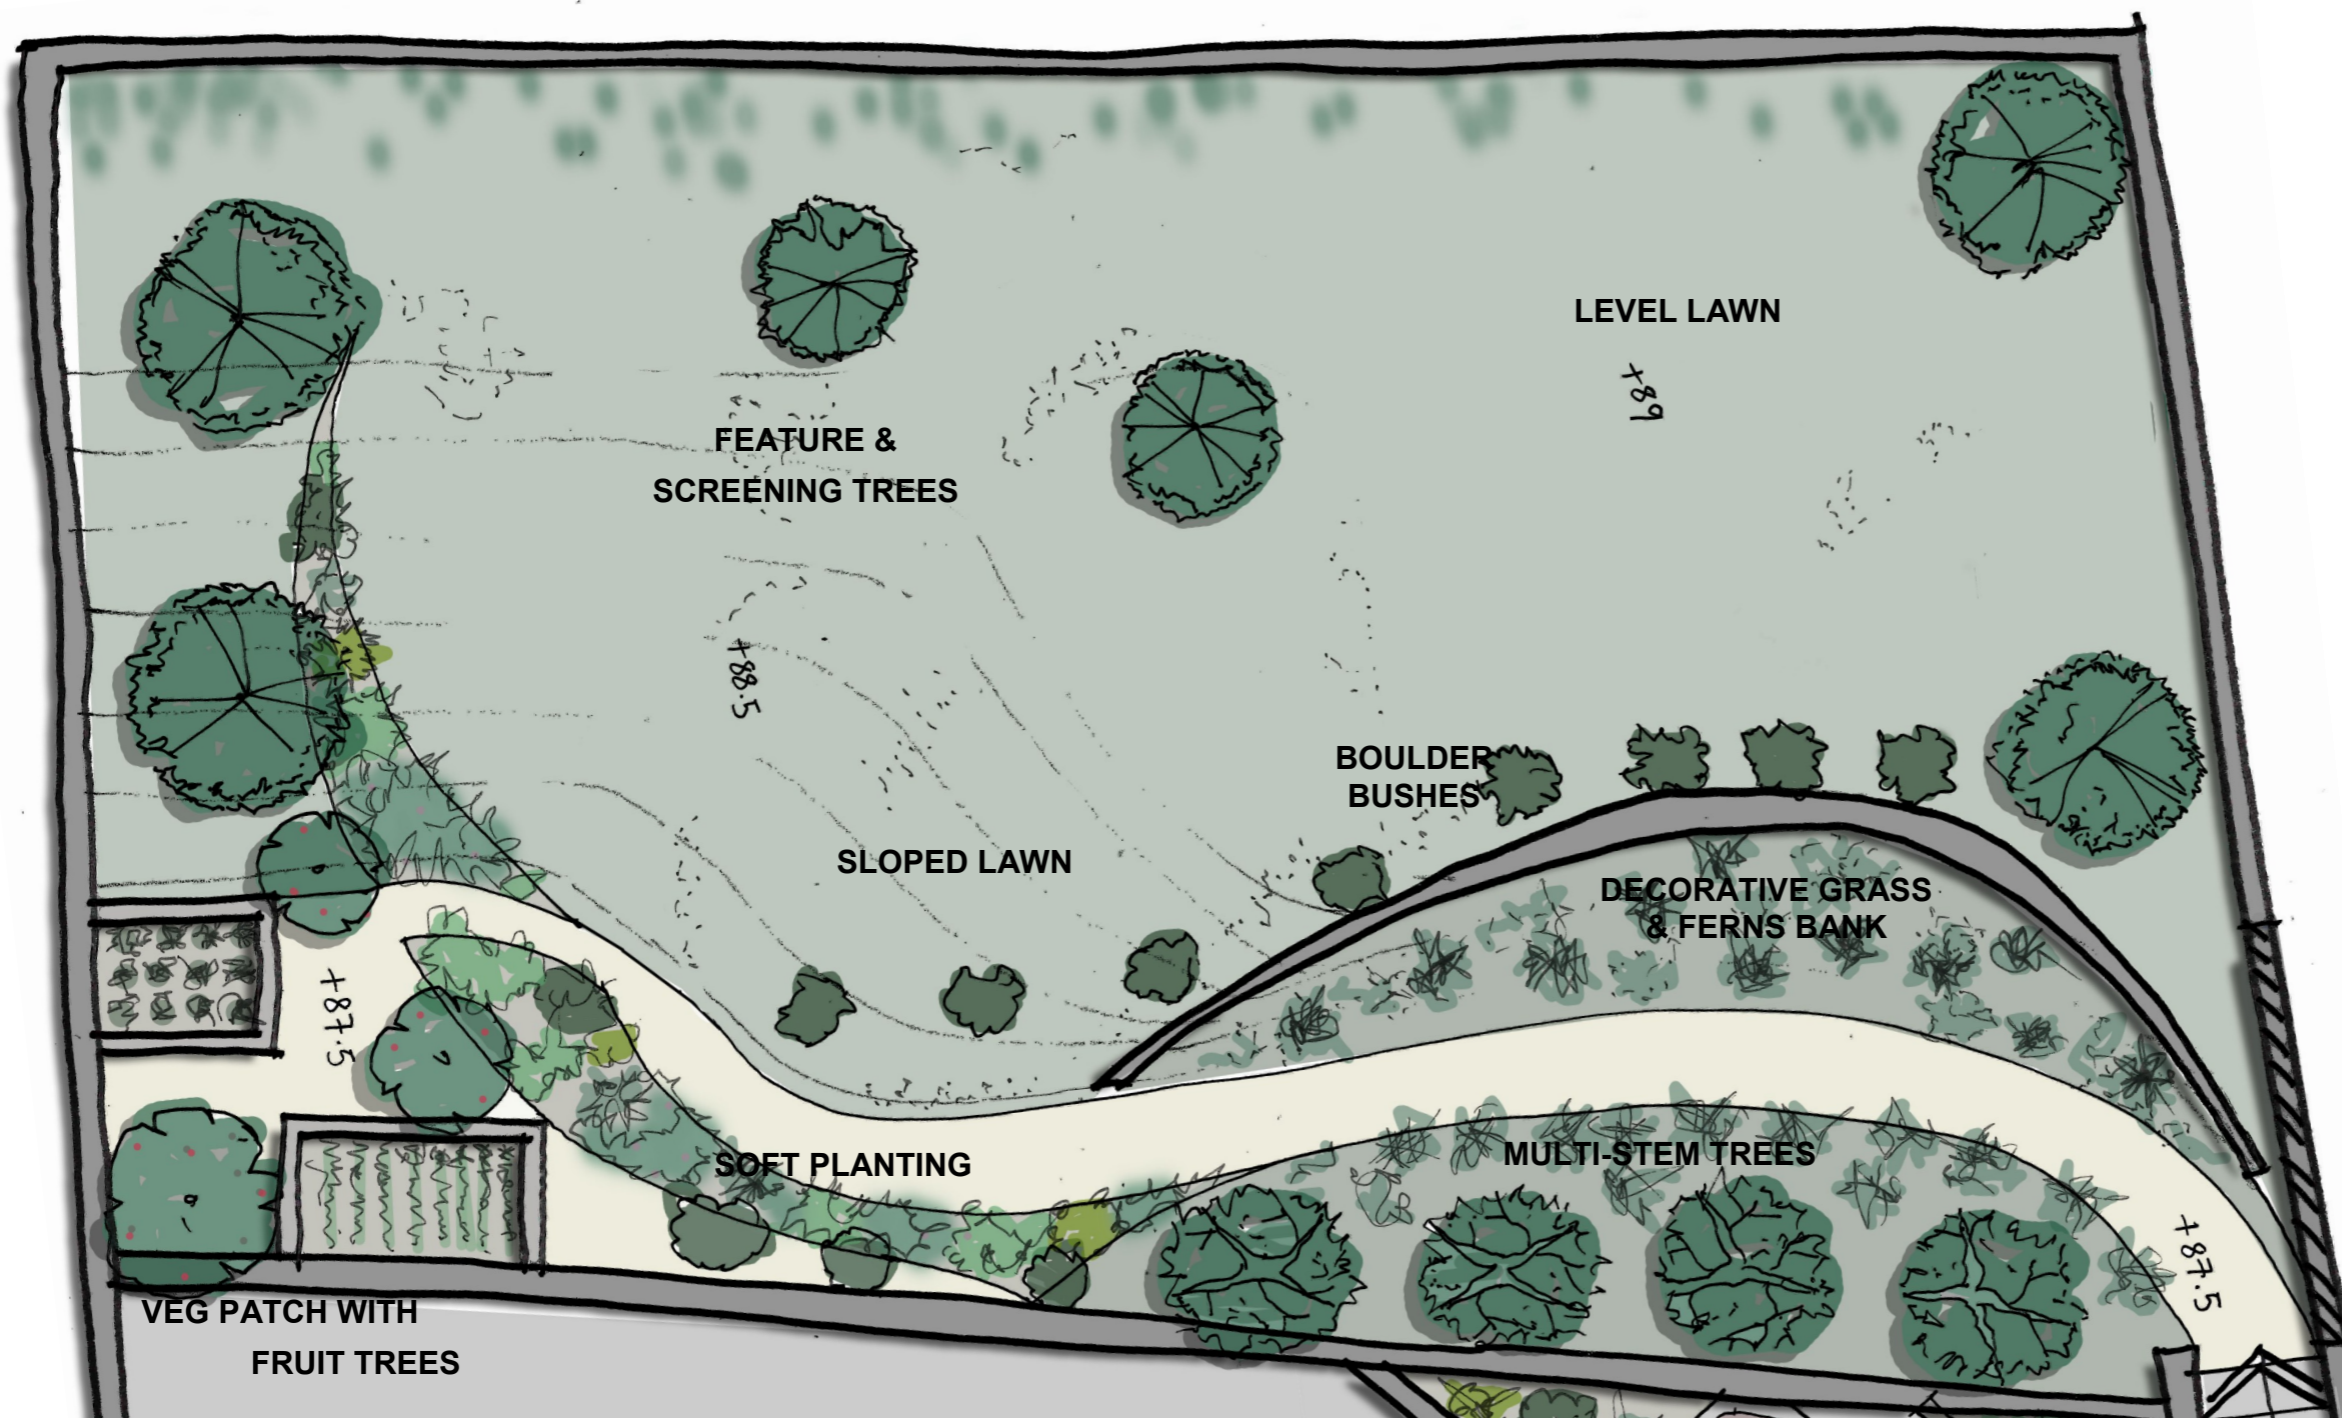

SHADING OPTIONS

HARD LANDSCAPING

# INEX DESIGN

Interior - Architectural - Landscape - Design

Rev | Date | Details | Drawn | Checked

Project/Client:  
ROUGEMONT GARDEN  
SHALDON

Project No:  
1361911  
Dwg No:  
SK\_103  
Rev:  
A

Drawing:  
PROPOSED COURTYARD  
SHADING & HARD  
LANDSCAPING  
RIBA WORK STAGE:  
1 - FEASIBILITY

SOFT PLANTING OPTIONS