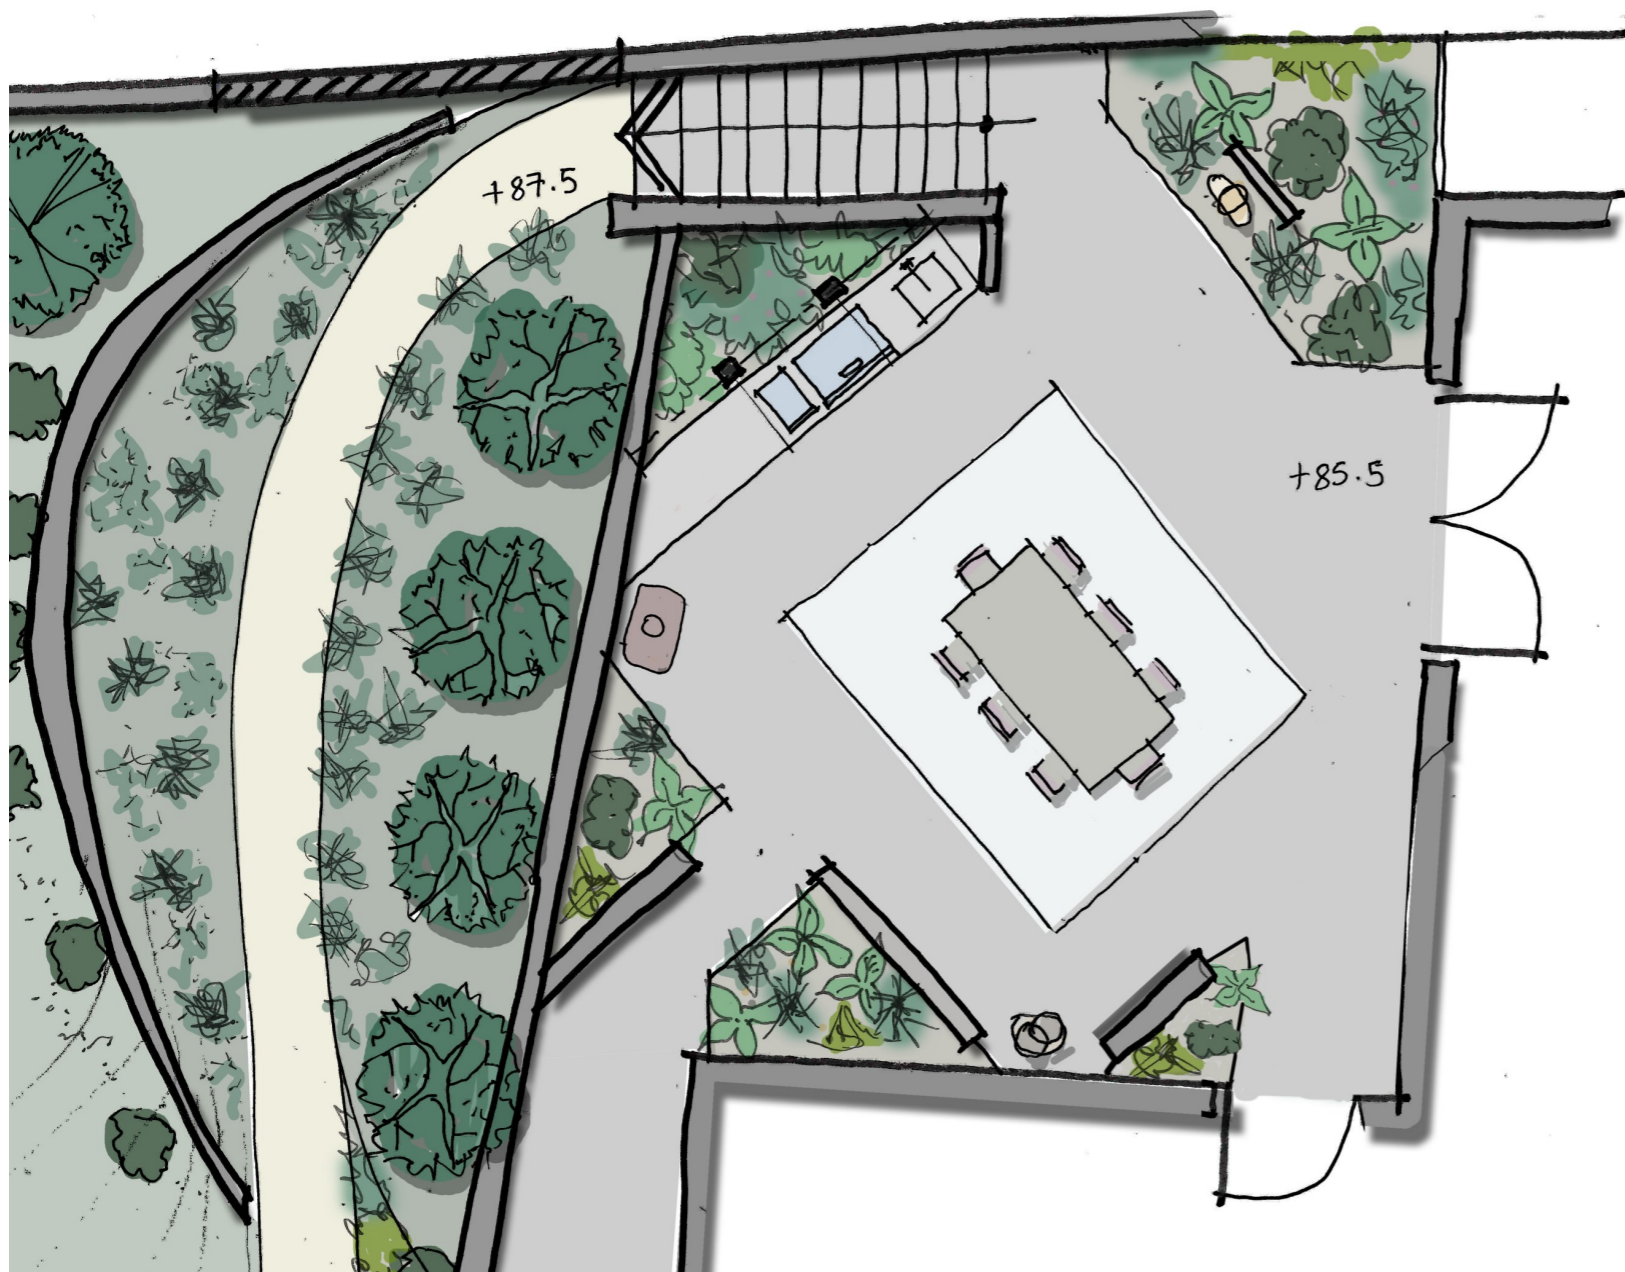

SHADING OPTIONS

HARD LANDSCAPING

INEX DESIGN

Interior - Architectural - Landscape - Design

Rev | Date | Details | Drawn | Checked

Project/Client:
ROUGEMONT GARDEN
SHALDON

Project No:
1361911
Dwg No:
SK_103
Rev:
A

Drawing:
PROPOSED COURTYARD
SHADING & HARD
LANDSCAPING
RIBA WORK STAGE:
1 - FEASIBILITY

Scale:
1:50 @A3
Drawn By: Date:
JAC 13.01.20
Checked By: Date:
JAC 13.01.20

Studio 10, Woodbury Business Park, Woodbury, Devon, EX5 1AY T:01395 233 807 mail@inexdesign.co.uk www.inexdesign.co.uk
In Ex Design is a registered trading name of 'Designs By In Ex Limited' Company no: 8972177 © IN-EX Design.
All errors should be reported back to the Architect immediately. Contractors must only work to figured dimensions which are to be checked onsite.