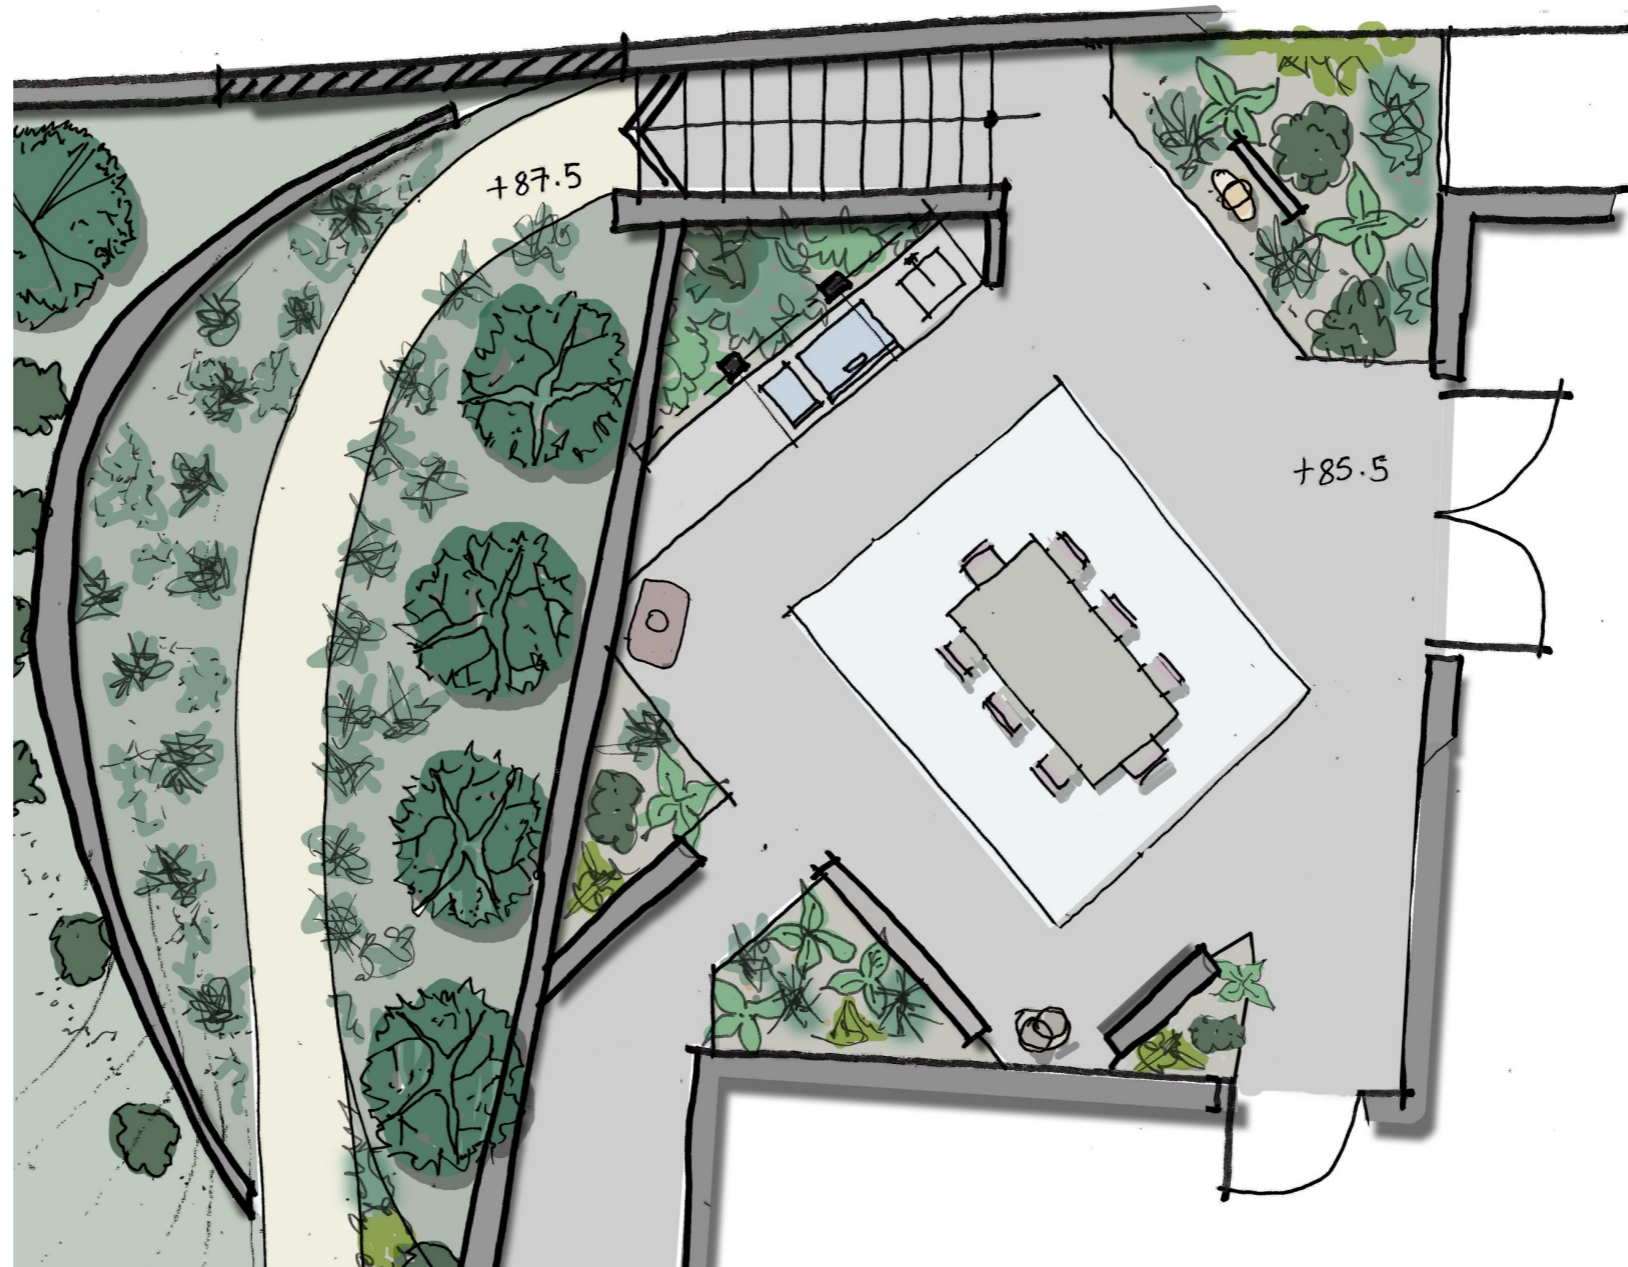

# INEX DESIGN

Interior - Architectural - Landscape - Design

Rev. | Date | Details | Drawn | Checked

Project/Client:  
ROUGEMONT GARDEN  
SHALDON

Project No:  
1361911  
Dwg No:  
SK\_101  
Rev:  
A

Drawing:  
PROPOSED GARDEN  
SITE PLAN  
RIBA WORK STAGE:  
1 - FEASIBILITY

PLANTING STYLE — ARCHITECTURAL  
GREENS WITH POPS OF COLOUR

OUTDOOR KITCHEN — CONCRETE AND STEEL

INTEREST — SCULPTURE, WATER