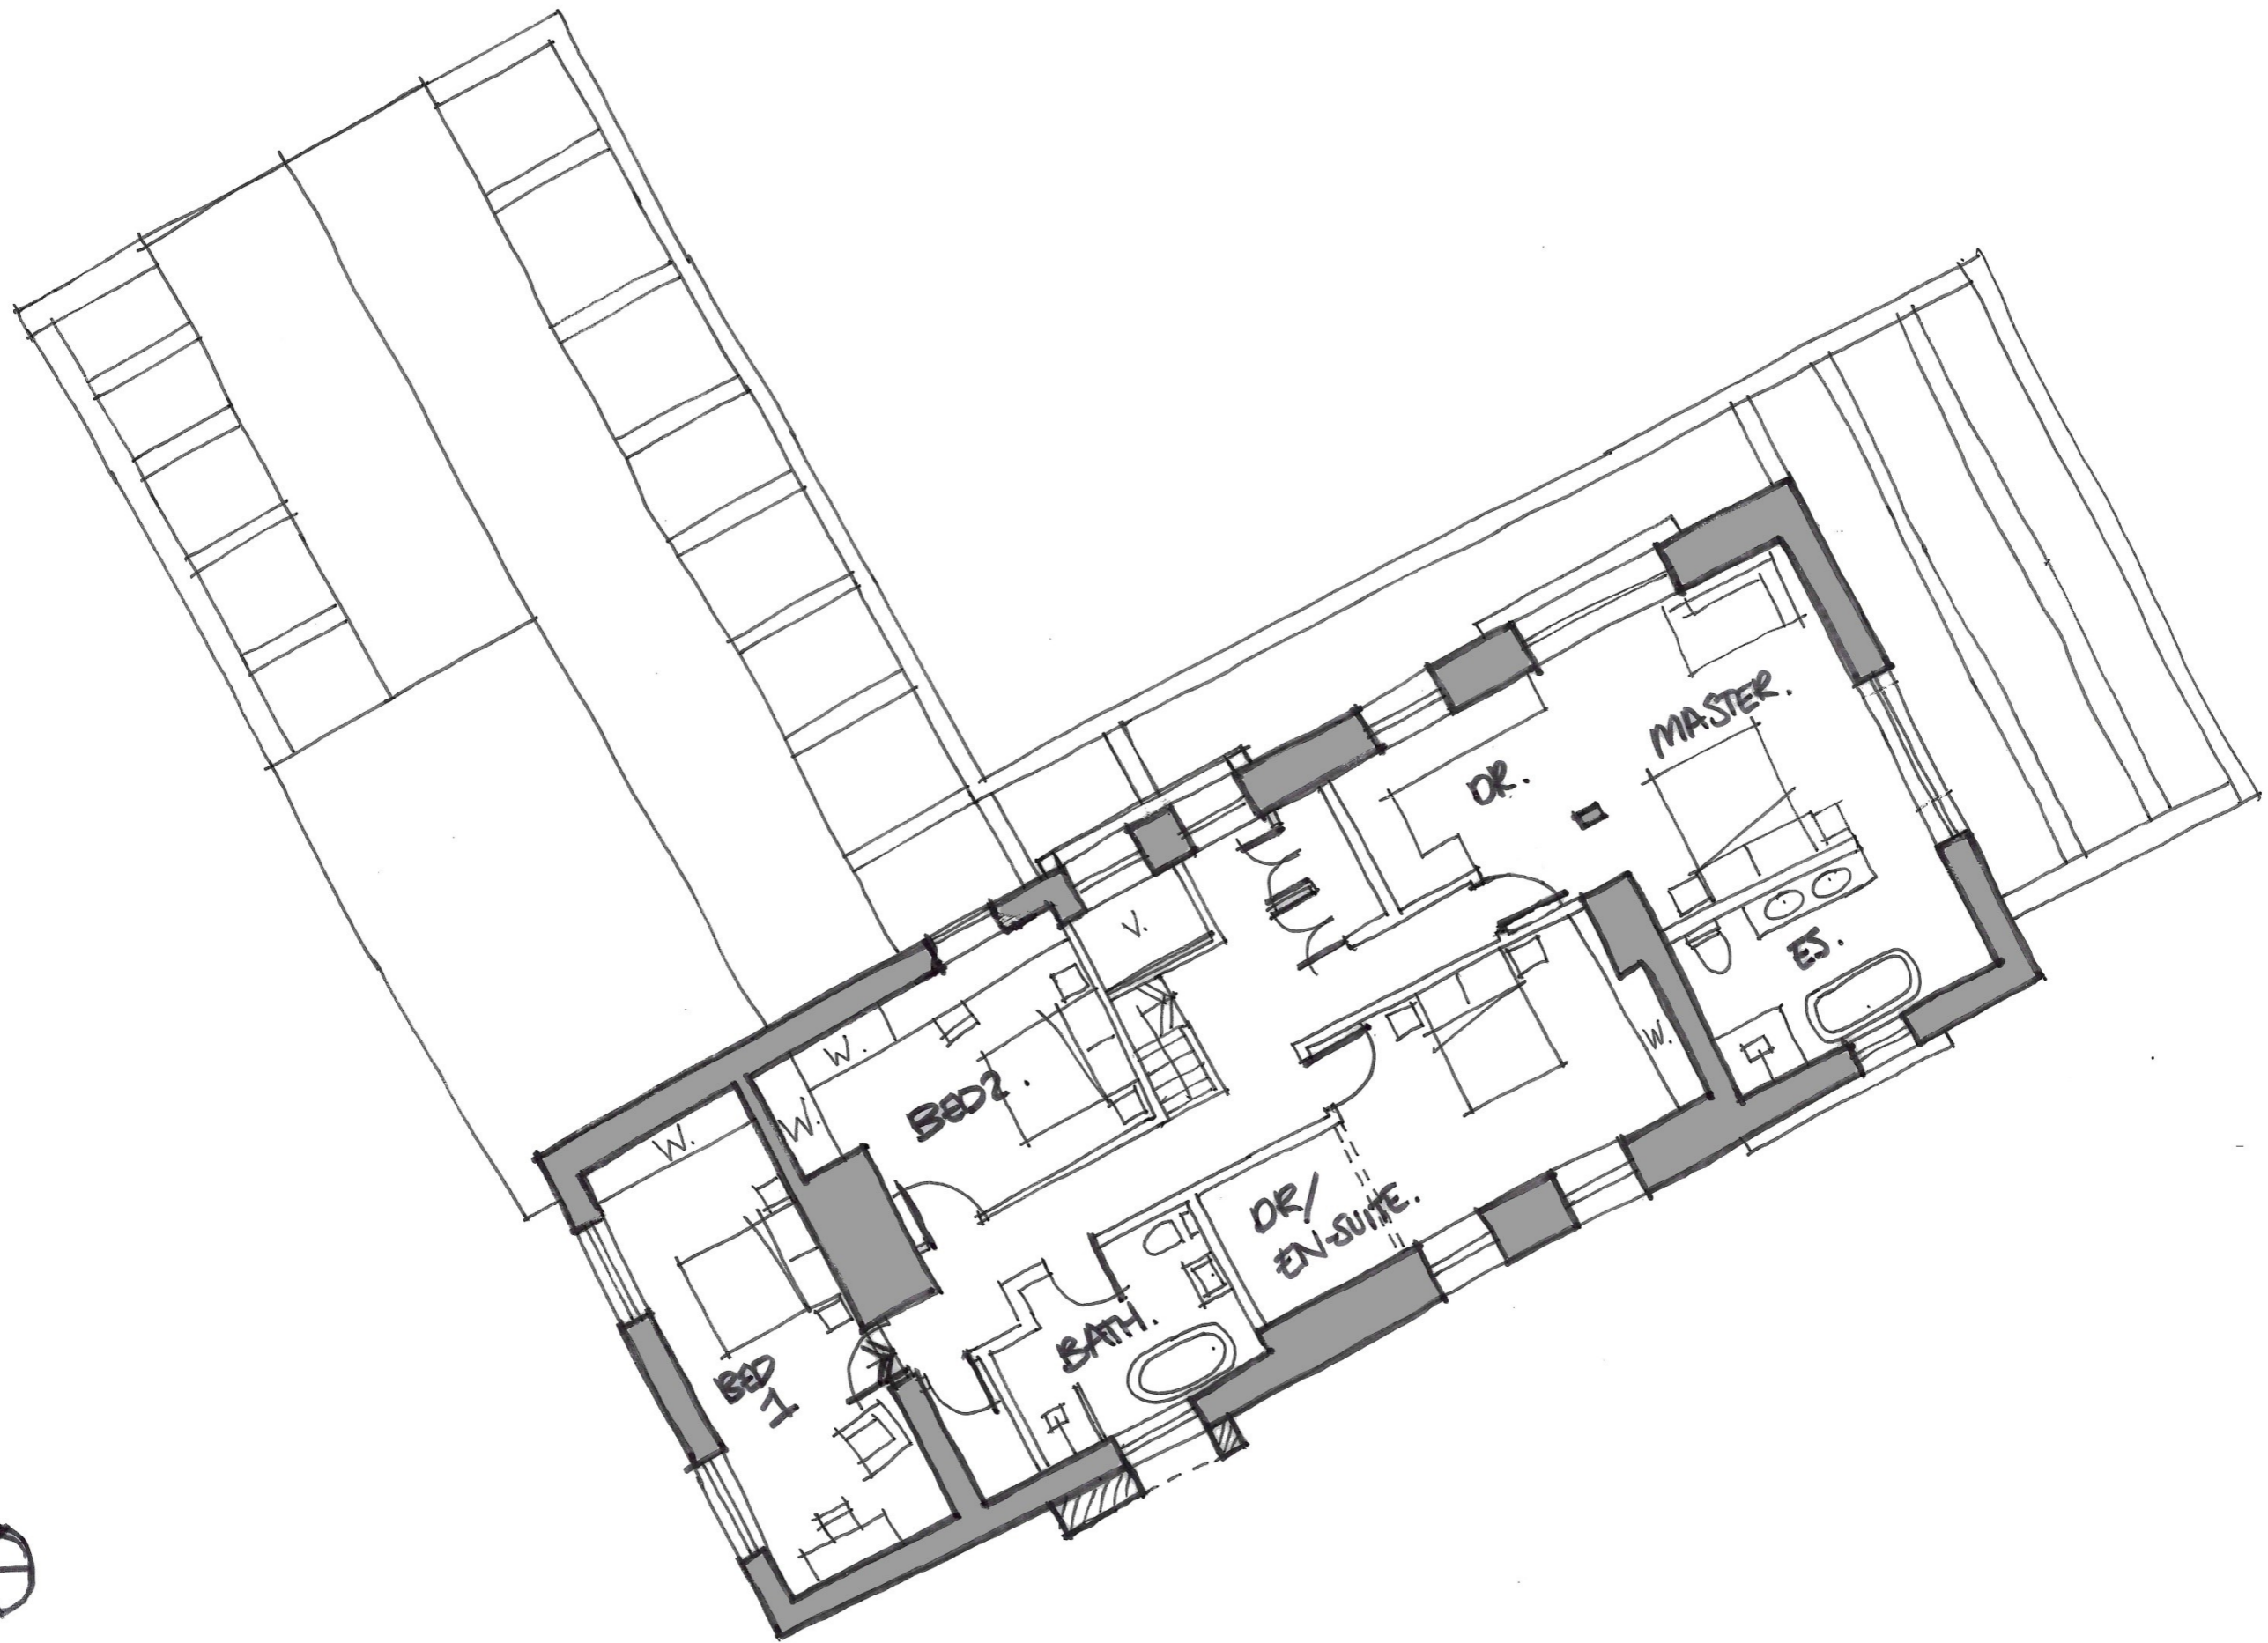

IN EX DESIGN

Interior - Architectural - Landscape - Design

Rev. | Date | Details | Drawn | Checked

Project/Client:
MELCOMBE FARM

Project No:
1372001
Dwg No:
SK_201
Rev:
-

Drawing:
SITE PLAN

RIBA WORK STAGE:
1 - FEASIBILITY

EAST ELEVATION.

INEX DESIGN

Interior - Architectural - Landscape - Design

Rev. | Date | Details

Drawn | Checked

Project/Client:
MELCOMBE FARM

Project No:
1372001
Dwg No:
SK_204
Rev:
-

Drawing:
EAST ELEVATION
RIBA WORK STAGE:
1 - FEASIBILITY

SOUTH ELEVATION.

WEST ELEVATION.

INEX DESIGN

Interior - Architectural - Landscape - Design

Rev. | Date | Details | Drawn | Checked

Project/Client:
MELCOMBE FARM

Project No:
1372001
Dwg No:
SK_205
Rev:
-

Drawing:
SOUTH + WEST
ELEVATIONS
RIBA WORK STAGE:
1 - FEASIBILITY