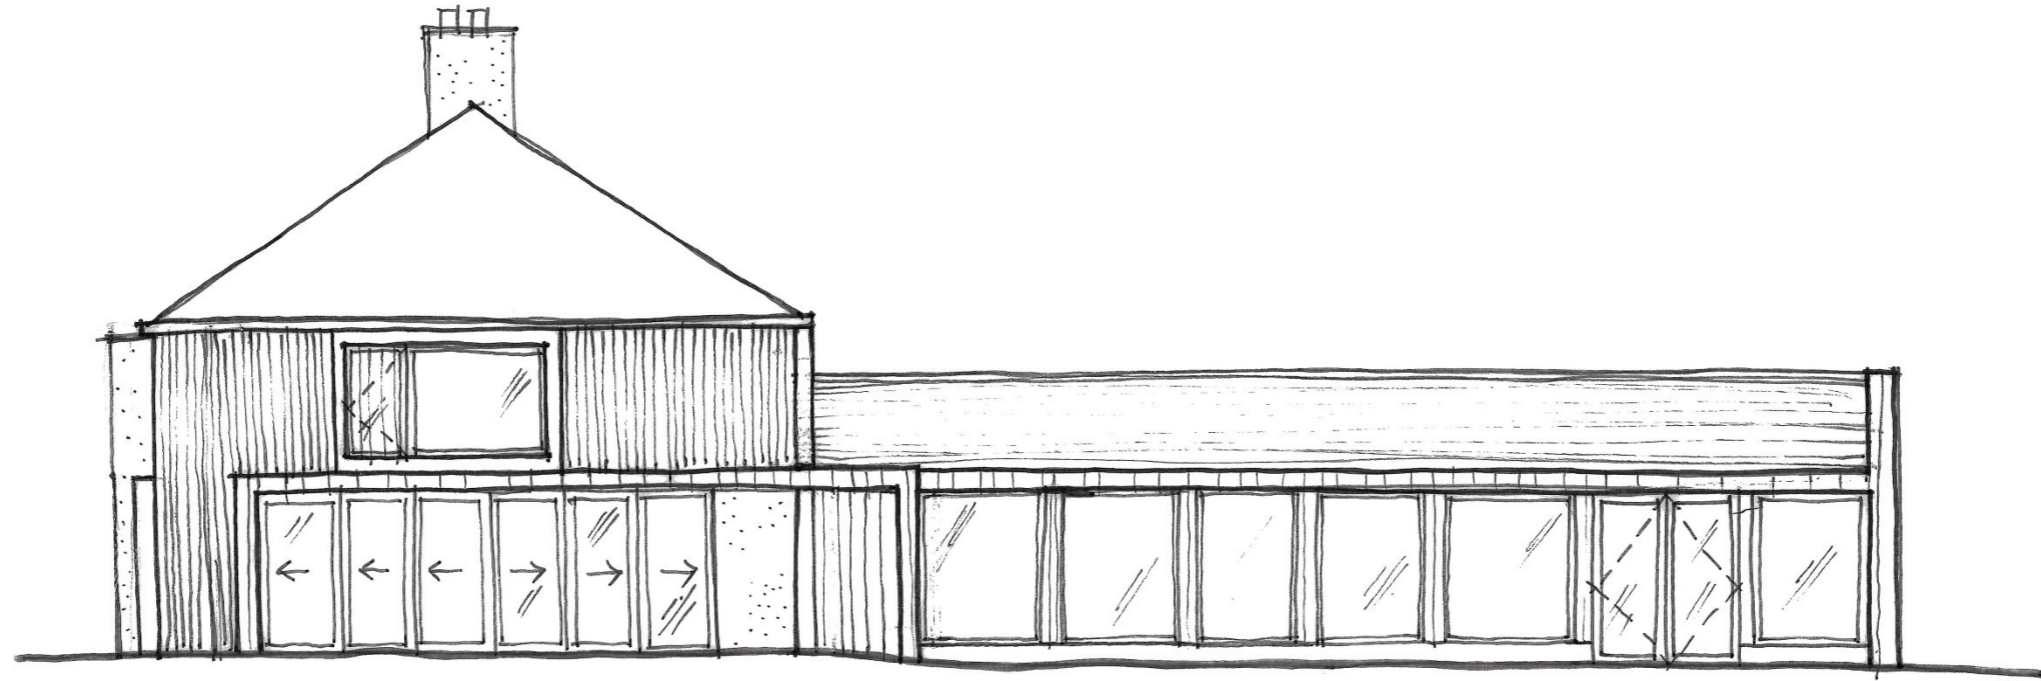

EAST ELEVATION.

INEX DESIGN

Interior - Architectural - Landscape - Design

Rev. | Date | Details

Drawn | Checked

Project/Client:
MELCOMBE FARM

Project No:
1372001
Dwg No:
SK_204
Rev:
-

Drawing:
EAST ELEVATION
RIBA WORK STAGE:
1 - FEASIBILITY

SOUTH ELEVATION.

WEST ELEVATION.

INEX DESIGN

Interior - Architectural - Landscape - Design

Rev. | Date | Details | Drawn | Checked

Project/Client:
MELCOMBE FARM

Project No:
1372001
Dwg No:
SK_205
Rev:
-

Drawing:
SOUTH + WEST
ELEVATIONS
RIBA WORK STAGE:
1 - FEASIBILITY

NORTH ELEVATION.

I N E X D E S I G N

Interior - Architectural - Landscape - Design

Rev. | Date | Details | Drawn | Checked

Project/Client:
MELCOMBE FARM

Project No:
1372001
Dwg No:
SK_206
Rev:
-

Drawing:
NORTH ELEVATION
RIBA WORK STAGE:
1 - FEASIBILITY