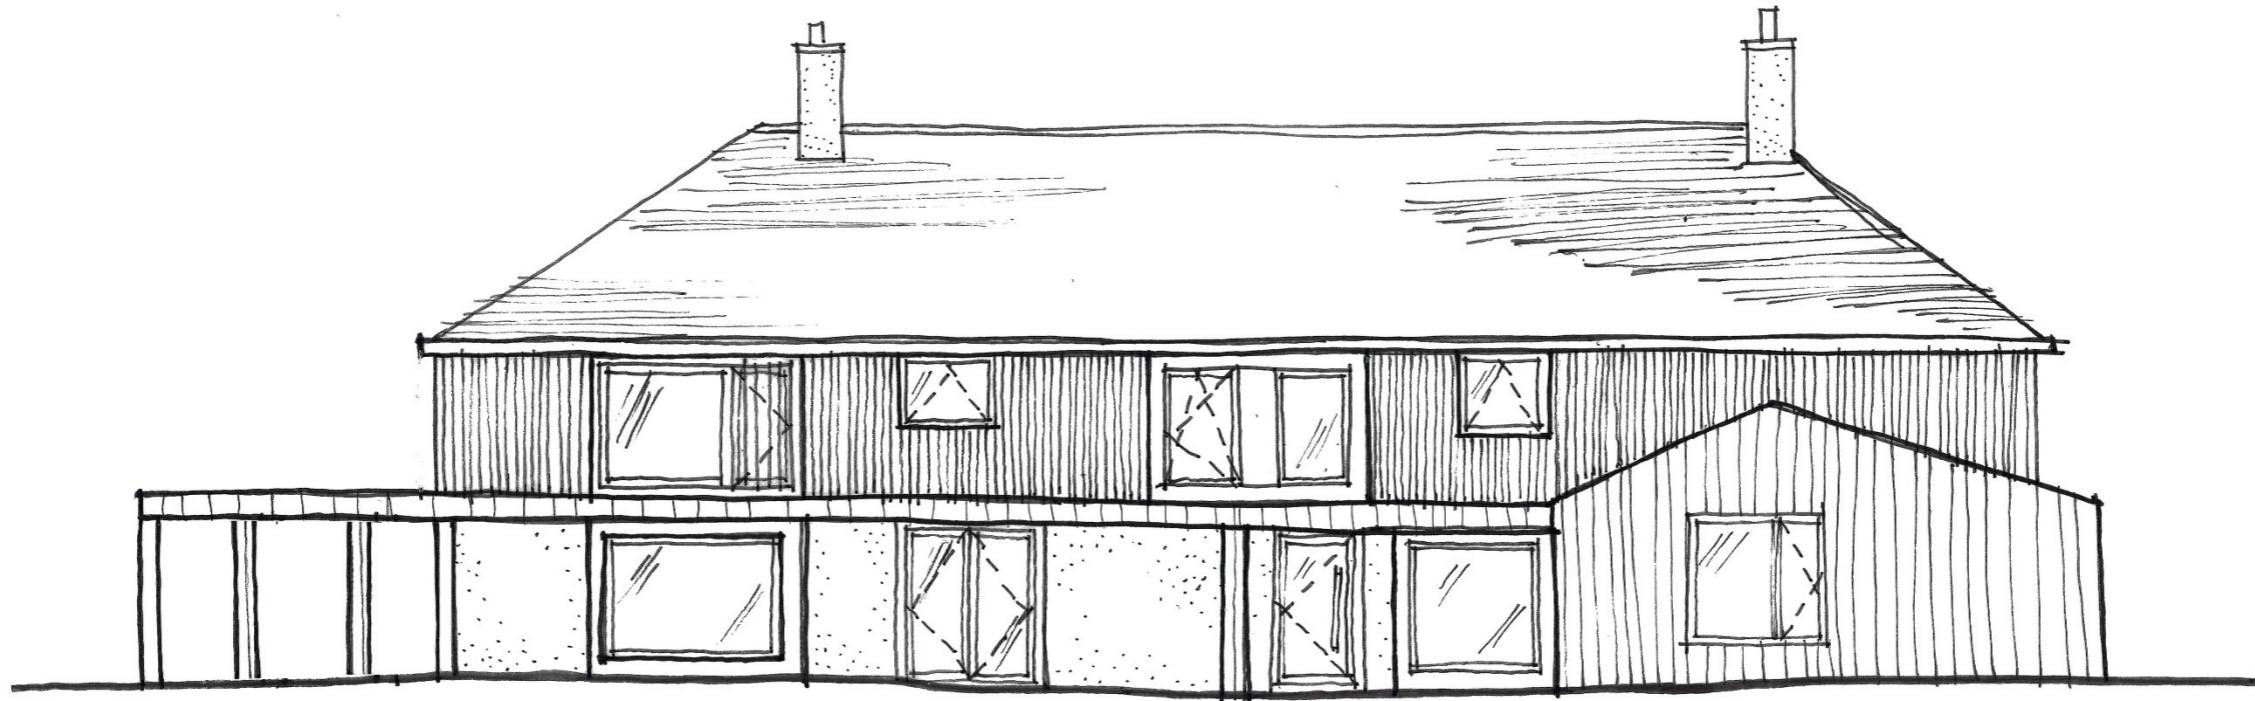

IN EX DESIGN

Interior - Architectural - Landscape - Design

Rev. | Date | Details | Drawn | Checked

Project/Client:
MELCOMBE FARM

Project No:
1372001
Dwg No:
SK_201
Rev:
-

Drawing:
SITE PLAN

RIBA WORK STAGE:
1 - FEASIBILITY

EAST ELEVATION.

INEX DESIGN

Interior - Architectural - Landscape - Design

Rev. | Date | Details

Drawn | Checked

Project/Client:
MELCOMBE FARM

Project No:
1372001
Dwg No:
SK_204
Rev:
-

Drawing:
EAST ELEVATION
RIBA WORK STAGE:
1 - FEASIBILITY

SOUTH ELEVATION.

WEST ELEVATION.

INEX DESIGN

Interior - Architectural - Landscape - Design

Rev. | Date | Details | Drawn | Checked

Project/Client:
MELCOMBE FARM

Project No:
1372001
Dwg No:
SK_205
Rev:
-

Drawing:
SOUTH + WEST
ELEVATIONS
RIBA WORK STAGE:
1 - FEASIBILITY