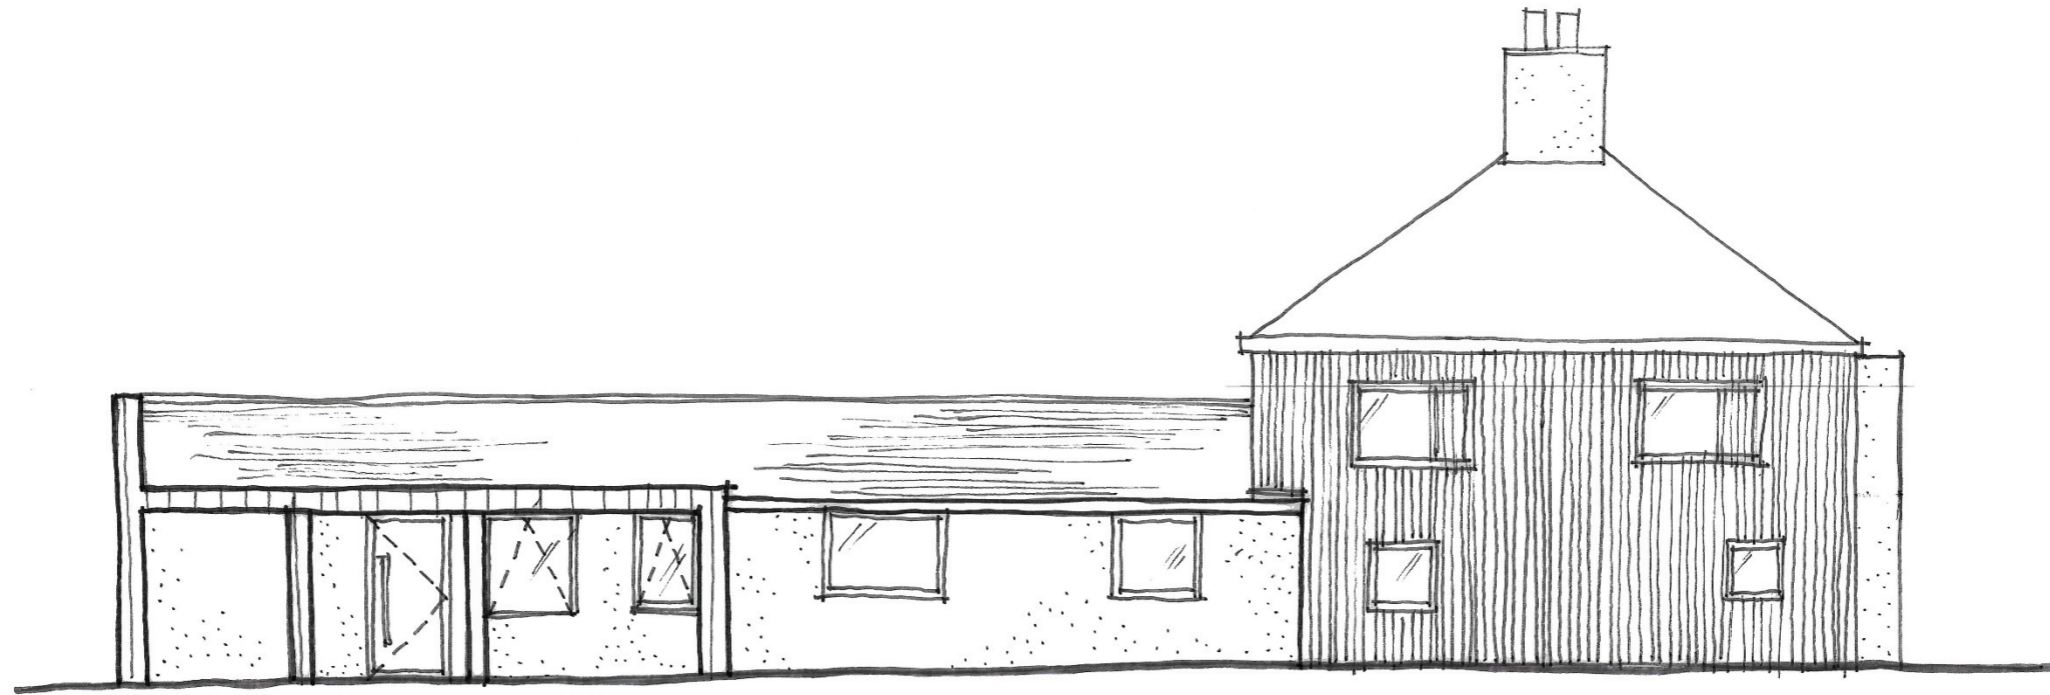

SOUTH ELEVATION.

WEST ELEVATION.

INEX DESIGN

Interior - Architectural - Landscape - Design

Rev. | Date | Details | Drawn | Checked

Project/Client:
MELCOMBE FARM

Project No:
1372001
Dwg No:
SK_205
Rev:
-

Drawing:
SOUTH + WEST
ELEVATIONS
RIBA WORK STAGE:
1 - FEASIBILITY

NORTH ELEVATION.

I N E X D E S I G N

Interior - Architectural - Landscape - Design

Rev. | Date | Details | Drawn | Checked

Project/Client:
MELCOMBE FARM

Project No:
1372001
Dwg No:
SK_206
Rev:
-

Drawing:
NORTH ELEVATION
RIBA WORK STAGE:
1 - FEASIBILITY