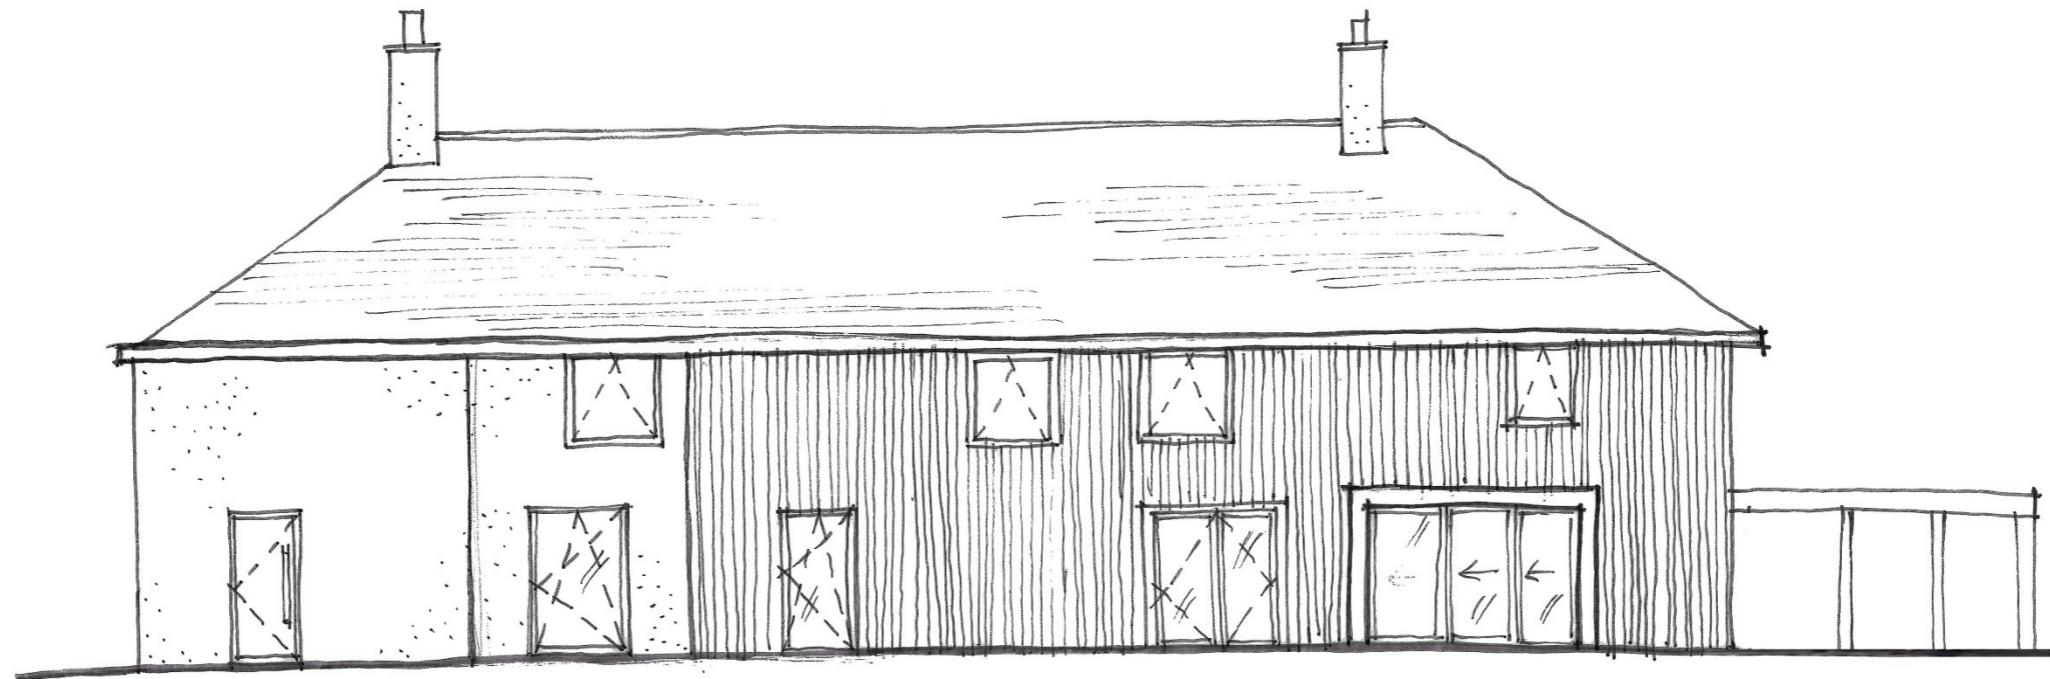

EAST ELEVATION.

INEX DESIGN

Interior - Architectural - Landscape - Design

Rev. | Date | Details

Drawn | Checked

Project/Client:
MELCOMBE FARM

Project No:
1372001
Dwg No:
SK_204
Rev:
-

Drawing:
EAST ELEVATION
RIBA WORK STAGE:
1 - FEASIBILITY

SOUTH ELEVATION.

WEST ELEVATION.

INEX DESIGN

Interior - Architectural - Landscape - Design

Rev. | Date | Details | Drawn | Checked

Project/Client:
MELCOMBE FARM

Project No:
1372001
Dwg No:
SK_205
Rev:
-

Drawing:
SOUTH + WEST
ELEVATIONS
RIBA WORK STAGE:
1 - FEASIBILITY